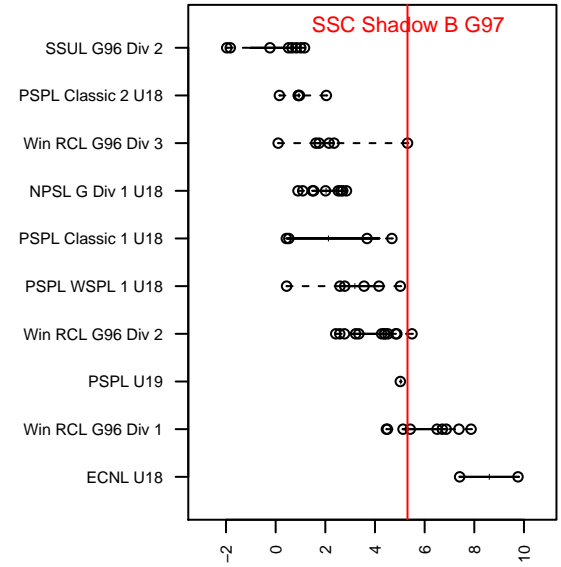

**attack and defense rating
relative to others at age
and all opponents in last 13 months**